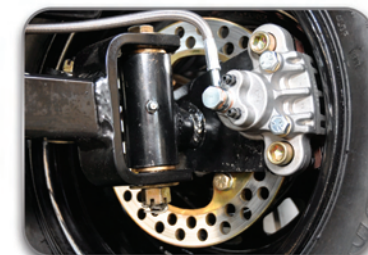

delux	eco
100% Street Legal Engineering	X	X
Side Body Turn Indicators	X	
6 HP High Speed Motor	X	X
Duralife™ Seamless Vinyl Upholstery Plush Bench Seating		X
Contoured Wrap Around Two-Tone Seats by Suite Seats	X	
Four Wheel Brakes with Front Hydraulic	X	X
Black Plastic Dash and Steering Wheel		X
Plastic Carbon Fiber or Burlwood Dash and Steering Wheel	X	
Basic Lighting Package (Front/Rear/Horn/Brake)		X
Premiere Lighting Package (Front/Rear/Side Turning/Horn/Brake)	X	
UltraGuard™ Poly-Propylene Plastic Body Construction	X	X
Illuminated Analog Clock on Dash	X	
Fully Programmable Controller (Requires PC Connection)	X	X
Heavy Duty Multiple Leaf Springs and Hydraulic Shocks	X	X
Fade Resistant All Weather Canopy	X	X
Dash Mounted Key Switch with Reverse Warning Indicator	X	X
10"x8" Steel Wheels and Hub Caps with Standard Tires		X
10"x8" Custom Aluminum Wheels with Upgraded Tires	X	
Compatible 19 Spline Rear Axle	X	X
DOT Approved Street Legal Windshield	X	X
Three Point Harness Safety Seat Belt	X	X
Side and Rear Reflectors	X	X
Side Rear View Mirrors	X	X
Self Compensating Rack and Pinion Steering	X	X

available body colors

* eco premium upgrade

visit www.evelsv.com for more information, pictures and ideas